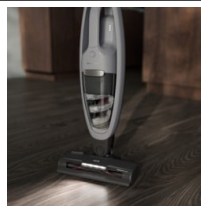

Easy to use. Effective cleaning

Easy-to-use, ergonomic and effective. The 5000 Cordless Cleaner provides no-compromise results. With a detachable hand unit and accessories, it's quick and effortless every time you clean. All models are made sustainably with recycled plastic.*

*Recycle plastic content in % varies from 64-74% across AEG 5000 cordless cleaner models.

Product Benefits & Features

Clean every surface easily and effectively.

Our cordless cleaner provides effective cleaning results on dust, hair, and fine particles on any surface.

Convenient detachable handheld unit for quick cleaning.

For quick, easy cleaning. A detachable handheld unit helps you move from floors to hard-to-reach places without breaking stride.

PETPRO nozzle

Powerful motorized nozzle that connects to the handheld for deep cleaning of furniture and upholstery from pet hair and fibers.